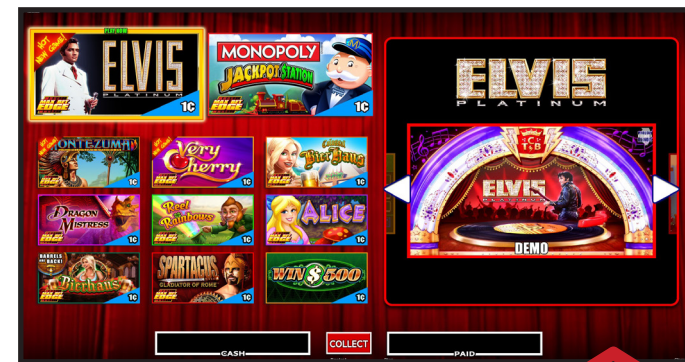

Dragon Mistress

- Picture Pays feature with full-screen pays with the possibility of large pays.
- Prime Spins bonus offers better chances at Picture Pays and large awards from the dragon's fire.
- When max betting, wins of $200 or more will be boosted up to $500 with Max Bet Edge.

Colossal Bier Haus

- 5 or more Heidi symbols can trigger the Prime Spin bonus. Each additional Heidi participating in the Bonus trigger awards additional Prime Spins.
- Full stacks of Beer symbols on the Main Array transfer to the Colossal Array creating big win potential.
- When max betting, wins of $200 or more will be boosted up to $500 with Max Bet Edge.

Reel Rainbows

- Rainbow Reels feature large clumps of valuable symbols.
- Prime Spins bonus offers even larger clumps of valuable symbols, including double wide reels.
- When max betting, wins of $200 or more will be boosted up to $500 with Max Bet Edge.

Bier Haus

- 5 or more Heidi symbols on the reels, trigger the Prime Spin Bonus. Each additional Heidi symbol participating in the Bonus trigger, awards an additional 5 Prime Spins.
- Wilds are locked in the Prime Spin Bonus.
- Players can win up to 80 Prime Spins with all Heidi symbols on the screen.
- When max betting, wins of $200 or more will be boosted up to $500 with Max Bet Edge.

Software Part Number	CPU	Cabinet Style
SEBC-000-1000	CPU-NXT®3.2	Blade™
SEBC-000-1000	CPU-3.5X	s32
SEBC-000-1000	CPU-NXT®3.2	s23

Main Screen

Spartacus Gladiator of Rome

- Oversized symbols increase your chances of multiple high symbol wins at once, and Wild reels on the reel set replicate and expand to fill all 12 symbols in the corresponding reel of the Colossal Reel set.
- 3, 4, or 5 or more Bonus symbols trigger the Free Spins, which award 8, 12, or 20 Free Spins, respectively
- During the Free Spin bonus, 1 or more Wild symbols on the main reel set will nudge into place taking up all 4 spots on that reel. This stack of Wilds are then transferred to the Colossal Reel Set of the corresponding reel.
- When max betting, wins of $200 or more will be boosted up to $500 with Max Bet Edge.

Win 500

- Higher bet amounts increases the amount of $500 win chances on the wheel.
- 3 reel, 5 line game.
- Wild 2x symbols pay 4x any winning combination except when 3 [Wild2x] appear on the payline.
- Wild Symbol is Wild for all symbols except Wheel symbol and Wild2x symbol.

Bob Hansen: (630) 238-8876 | bhansen@betson.com
Mark Meenan: (630) 238-8825 | mmeenan@betson.com
Rick Kirby: (781) 821-8535 | rkirby@betson.com
www.betson.com/gaming