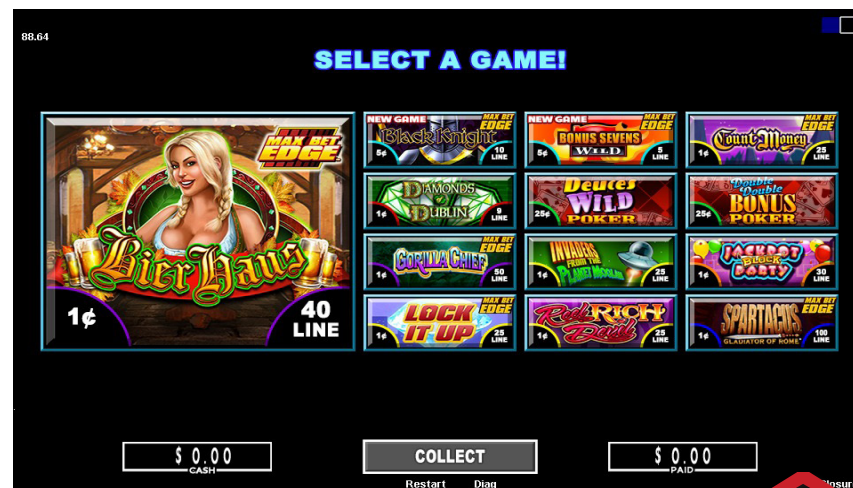

Gorilla Chief

- G+ Deluxe branded theme
- Before the pays are evaluated, all jungle reveal symbols are changed to a symbol from the payable
- Each bonus symbol participating in the bonus trigger after 5, adds an additional 5 Prime Spins
- When max betting, wins of $200 or more will be boosted up to $500 with Max Bet Edge

Spartacus Gladiator of Rome

- A 5x4 reel set and a 5x12 reel set combine to offer up to 100 lines of volatile slot excitement!
- Oversized symbols increase your chances of multiple high symbol wins at once
- WILD reels on the 5x4 reel set replicate and expand to fill all 12 symbols in the corresponding reel of the Colossal Reel set.
- Prime Spin bonus offer nudging WILD reels
- When max betting, wins of $200 or more will be boosted up to $500 with Max Bet Edge

Invasions From The Planet Moolah

- Classic Cascading Reels Theme
- Winning combinations are evaluated and the symbols that take part in all payable-defined combinations disappear and are replaced by new symbols coming in from above. Cascades continue until no new payable-defined combinations are formed.
- 8 or more cascades award 80x total bet

Software Part Number	CPU	Cabinet Style
SE7B-000-10XX	CPU-NXT 2	BB2E

Main Screen

Diamonds of Dublin

- The classic game that players know and love in a 3 reel video format
- Diamonds of Dublin is a new mathematical experience offering a "Dublin" wild symbol that multiplies any winning combination by 2x in addition to a Clumped Wild

Lock It Up

- Each diamond symbol which participates in the bonus triggers becomes wild and locks for the remainder of the bonus
- When max betting, wins of $200 or more will be boosted up to $500 with Max Bet Edge

Double Double Bonus Poker

- Double Double Bonus Poker utilizes one 52-Card deck
- The player is awarded for draw hands featuring Jacks Or Better, Two Pair, 3 of a Kind, Straight, Flush, Full House, 4 of a kind 5 -K, 4 of a kind 2,3 or 4, 4 of a kind Aces, 4 of a kind 2,3 or 4 with A-4, 4 of a kind Aces with 2,3 or 4, Straight Flush, Royal Flush

Deuces Wild Poker

- Deuces Wild utilizes one 52-Card deck where the "2" of any suit is Wild for any card in any suit

Bob Hansen: (630) 238-8876 | bhansen@betson.com
Mark Meenan: (630) 238-8825 | mmeenan@betson.com
Rick Kirby: (781) 821-8535 | rkirby@betson.com

www.betson.com/gaming